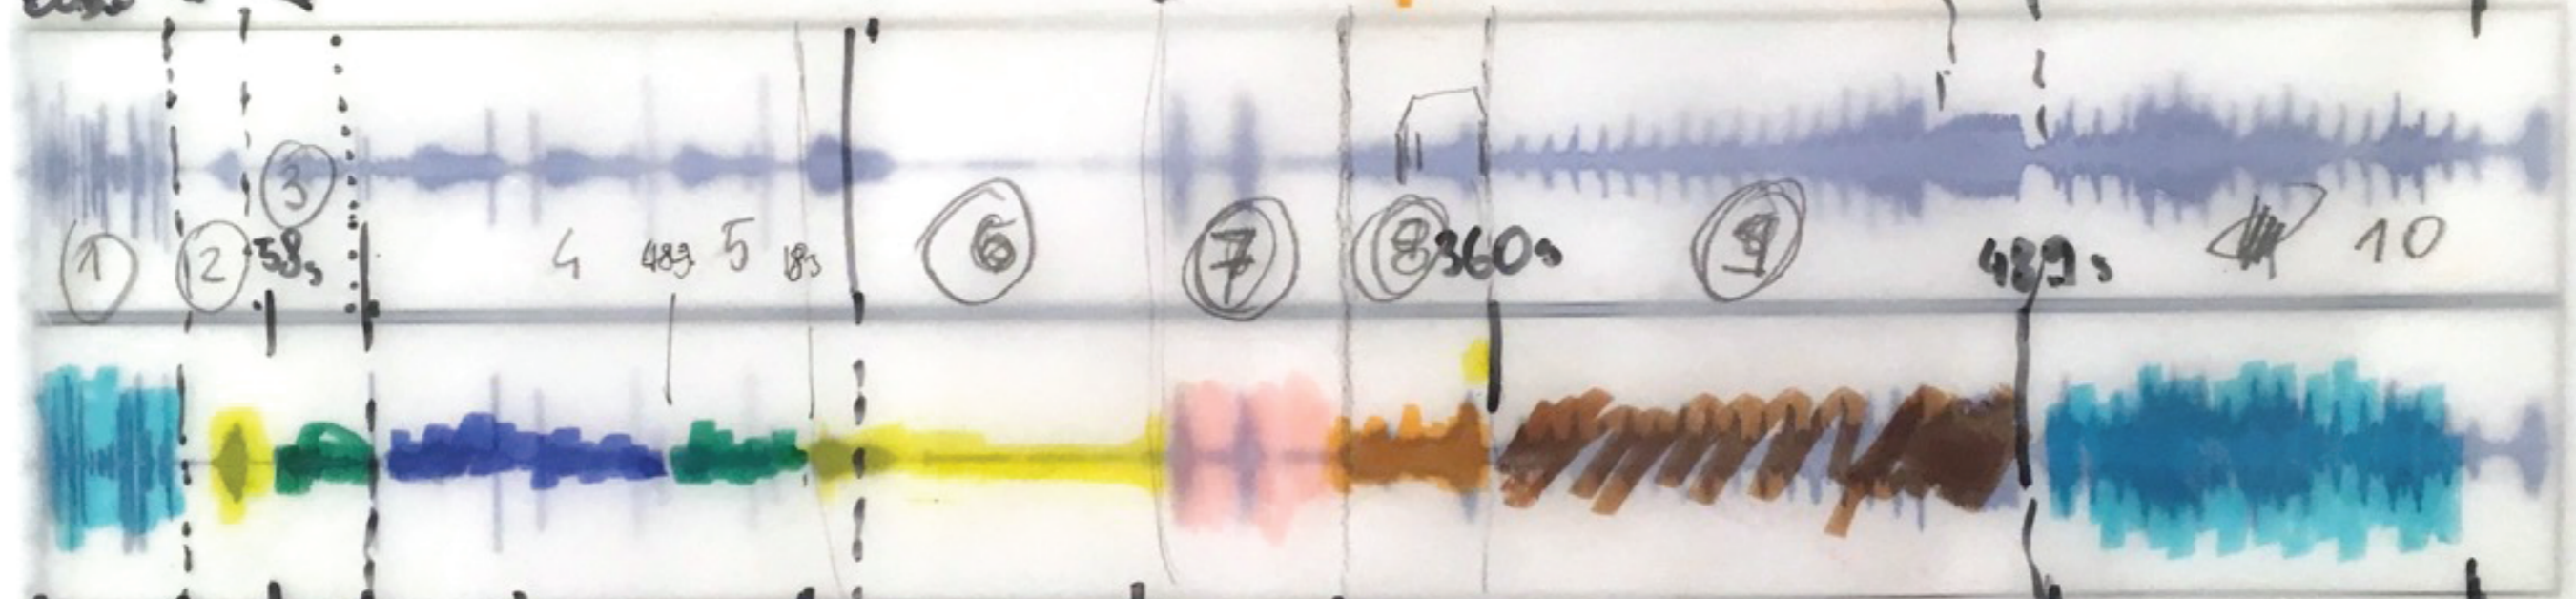

- - KUBA
- - RAFA
- - OLA
- - KAROL
- - MATA
- - KELLY
- - ASIA

bubble
 old
 tube
 data / labor
 Nordic / blues / Hungary

level
 tunnel
 Bird

no bells
 old
 along
 turn
 tunnel

disk
 falling

layer
 colorful
 space

color
 oval

Desser
 Dux Sem
 white
 flower